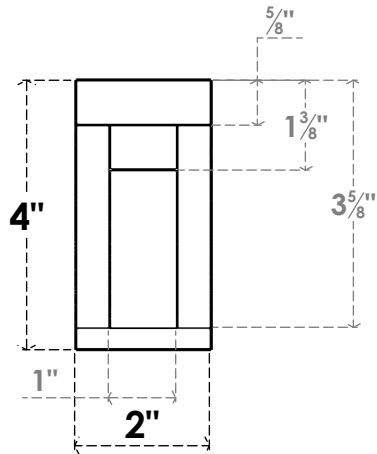

# ITEM NUMBER: RFTURS020X04000X24000X004RIV00RCPR

2"W X 4"H X 24"L TIMBERTHANE ROUGH CEDAR RIVERA FAUX WOOD SOLID RAFTER TAIL, 4"L END, PRIMED TAN

## ISOMETRIC

GENERATED DATE : 03/02/2023

EKENA MILLWORK  
2300 WEST MAIN ST.  
CLARKSVILLE, TX 75426  
TOLL FREE: 866-607-0453  
WWW.EKENAMILLWORK.COM