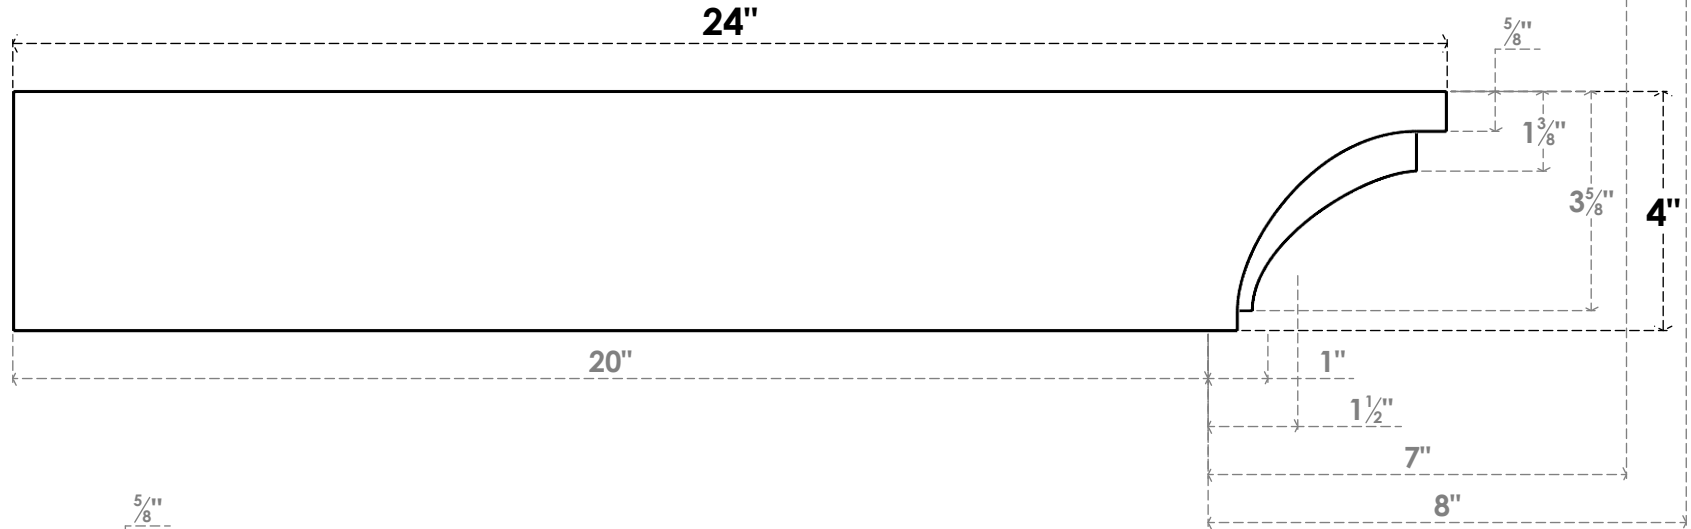

# ITEM NUMBER: RFTURS020X04000X24000X004RIV00RCPR

2"W X 4"H X 24"L TIMBERTHANE ROUGH CEDAR RIVERA FAUX WOOD SOLID RAFTER TAIL, 4"L END, PRIMED TAN